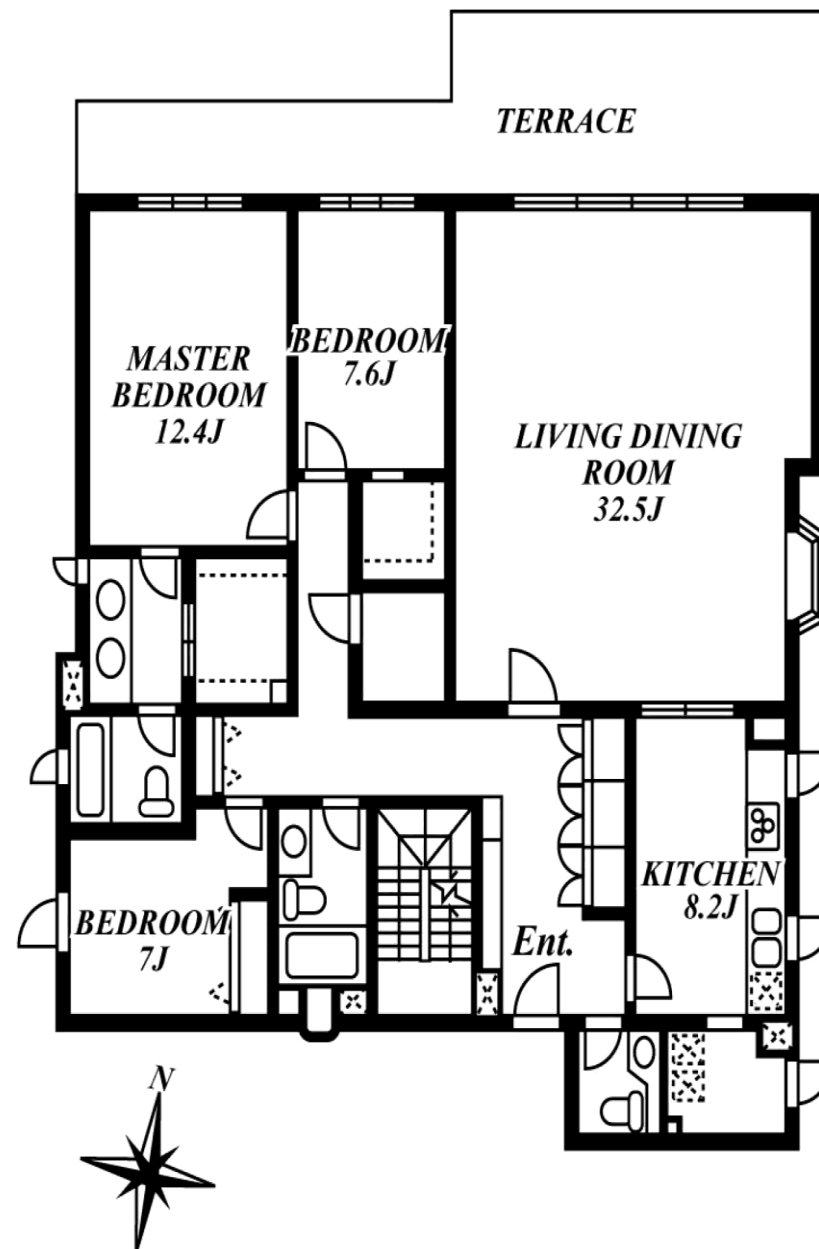

Name of premises **SILK HEIGHTS CHOJAMARU #101**

Type **Apartment**

Address **2-2-20, Kamiosaki, Shinagawa-Ku**

Transportation **12 min. to Meguro sta. JR/Mita Line**
14 min. to Ebisu sta. JR Line
15 min. to Ebisu sta. Hibiya Line

Rent **¥800,000**

Deposit **3 months**

Key money **None**

Room type **3 bed rooms**

Floor space **180.82m²**

Completion **1989**

Parking **included**

Appliances **A/C, trunk room, dish washer, refrigerator, washer, dryer**

Availability **Now**

Others

PECS CO., Ltd.

Tokyo Governor License N. (6) 63250

TEL : 3423-3330 FAX : 3423-0555

Mikawadai Heights 1F, roppongi 4-3-6, Minato-ku , Tokyo 106-0032