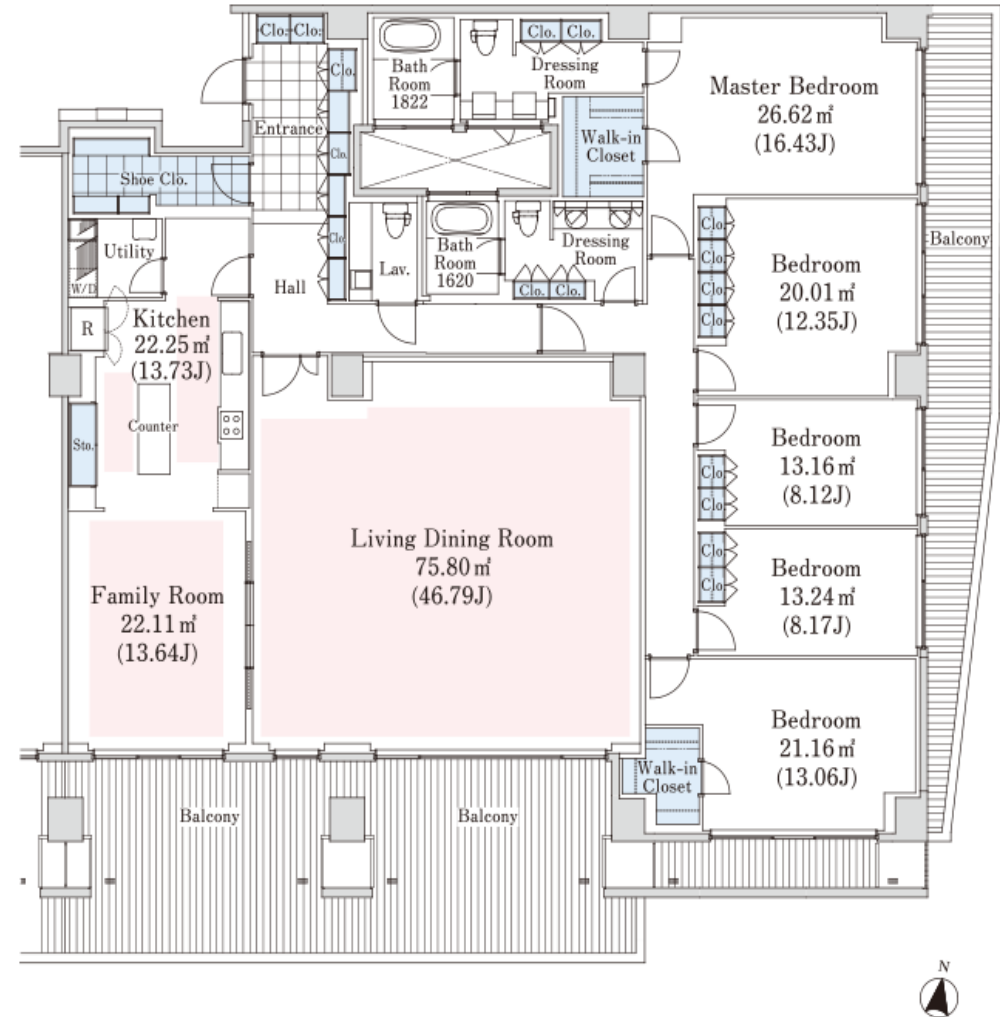

Name of premises **LA TOUR YOYOGIUEHARA #D-302**

Type **Apartment**

Address **3-28-1, Uehara, Shibuya-Ku, Tokyo**

Transportation **6 min. to Yoyogiuehara sta. Odakyu/Chiyoda Line**
4 min. to Higashikitazawa Line

Rent **1,520,000 yen**

Deposit **3 months**

Key money **0 months**

Room type **5 bed rooms**

Floor space **302.8m²**

Completion **2003**

Parking **50,000 yen ~70,000 yen +Tax**

Appliances **A/C, BS, CS, Internet, washer, dryer, refrigerator, dish was**

Availability **Negotiable**

Others **3 years fixed term contract**
Fitness room
Depreciation fee 1 month

PECS CO., Ltd.

Tokyo Governor License N. (7) 63250

TEL : 03-3423-3330 FAX : 03-3423-0555

Mikawadai Heights 1F, roppongi 4-3-6, Minato-ku , Tokyo 106-0032