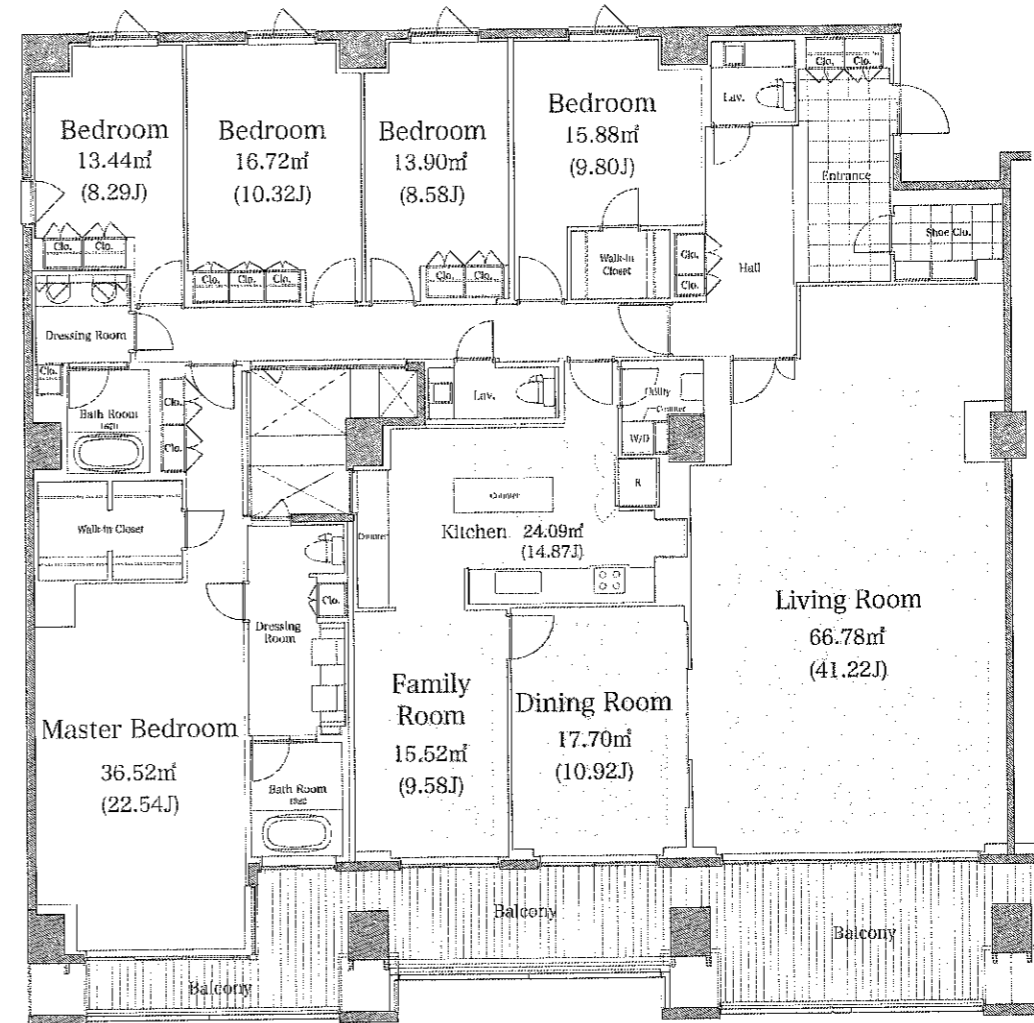

NAME OF PREMISES : LA TOUR YOYOGIUEHARA #D-401

TYPE : APARTMENT

ADDRESS : 3-28-1, Uehara, Shibuya-Ku

TRANSPORTATION : 4 min. to Higashikitazawa sta. Odakyu Line
6 min. to Yoyogiuehara sta. Chiyoda/Odakyu Line

RENT : ¥1,380,000 (Campaign price)

DEPOSIT : 3 months

KEY MONEY : 0 month

ROOM TYPE : 5 bedrooms

FLOOR SPACE : 303.1 m²

COMPLETION DATE : 2003

PARKING : ¥59,400

APPLIANCES : A/C, BS, CS, Internet, refrigerator, washer, dryer, dish washer

AVAILABLE : Now

OTHERS : 3 years fixed term contract
Depreciation fee 1 month
Fitness room, Pet negotiable

PECS CO., Ltd. TEL : 3423-3330 FAX : 3423-0555
License NO. (6) 63250 MIKAWADAI HEIGHTS, 4-3-6, ROPPONGI, MINATO-KU
A COMPREHENSIVE REAL ESTATE AGENCY SERVING THE FOREIGN COMMUNITY