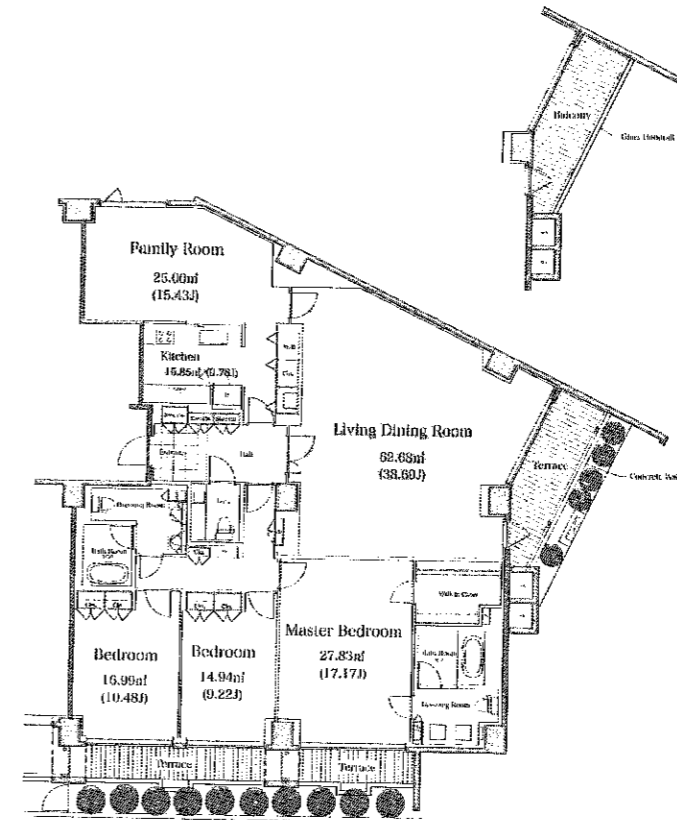

NAME OF PREMISES : LA TOUR YOYOGIUEHARA #A-301
 TYPE : APARTMENT
 ADDRESS : 3-28-1, Uehara, Shibuya-Ku
 TRANSPORTATION : 4 min. to Higashikitazawa sta. Odakyu Line
 6 min. to Yoyogiuehara sta. Chiyoda/Odakyu Line
 RENT : ¥1,280,000
 DEPOSIT : 3 months
 KEY MONEY : 0 month
 ROOM TYPE : 3 bedrooms
 FLOOR SPACE : 220.6 m²
 COMPLETION DATE : 2003
 PARKING : ¥59,400
 APPLIANCES : A/C, BS, CS, Internet, refrigerator, washer, dryer, dish washer
 AVAILABLE : Negotiable
 OTHERS : 3 years fixed term contract
 Depreciation fee 1 month
 Fitness room, Pet negotiable

PECS CO., Ltd. TEL : 3423-3330 FAX : 3423-0555
 License NO. (6) 63250 MIKAWADAI HEIGHTS, 4-3-6, ROPPONGI, MINATO-KU
 A COMPREHENSIVE REAL ESTATE AGENCY SERVING THE FOREIGN COMMUNITY

NAME OF PREMISES : LA TOUR YOYOGIUEHARA #D-401
TYPE : APARTMENT
ADDRESS : 3-28-1, Uehara, Shibuya-Ku
TRANSPORTATION : 4 min. to Higashikitazawa sta. Odakyu Line
 6 min. to Yoyogiuehara sta. Chiyoda/Odakyu Line
RENT : ¥1,380,000 (Campaign price)
DEPOSIT : 3 months
KEY MONEY : 0 month
ROOM TYPE : 5 bedrooms
FLOOR SPACE : 303.1 m²
COMPLETION DATE : 2003
PARKING : ¥59,400
APPLIANCES : A/C, BS, CS, Internet, refrigerator, washer, dryer, dish washer
AVAILABLE : Now
OTHERS : 3 years fixed term contract
 Depreciation fee 1 month
 Fitness room, Pet negotiable