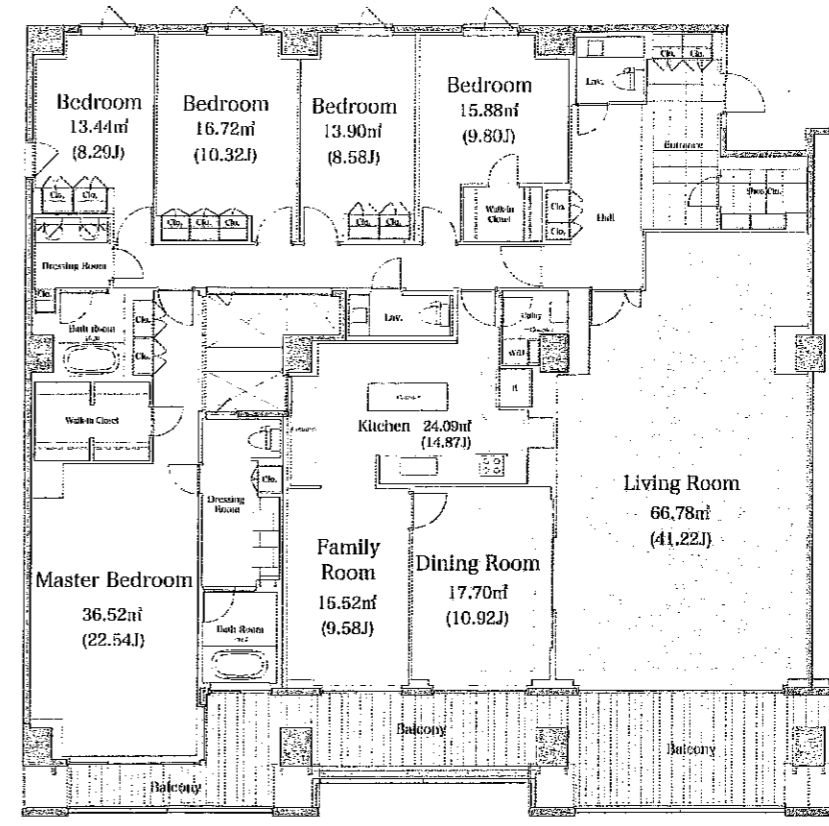

NAME OF PREMISES : LA TOUR YOYOGIUEHARA #D-401
TYPE : APARTMENT
ADDRESS : 3-28-1, Uehara, Shibuya-Ku
TRANSPORTATION : 4 min. to Higashikitazawa sta. Odakyu Line
6 min. to Yoyogiuehara sta. Chiyoda/Odakyu Line
RENT : ¥1,380,000 (Campaign price)
DEPOSIT : 3 months
KEY MONEY : 0 month
ROOM TYPE : 5 bedrooms
FLOOR SPACE : 303.1 m²
COMPLETION DATE : 2003
PARKING : ¥59,400
APPLIANCES : A/C, BS, CS, Internet, refrigerator, washer, dryer, dish washer
AVAILABLE : Now
OTHERS : 3 years fixed term contract
Depreciation fee 1 month
Fitness room, Pet negotiable

PECS CO., Ltd. TEL : 3423-3330 FAX : 3423-0555
License NO. (6) 63250 MIKAWADAI HEIGHTS, 4-3-6, ROPPONGI, MINATO-KU
A COMPREHENSIVE REAL ESTATE AGENCY SERVING THE FOREIGN COMMUNITY