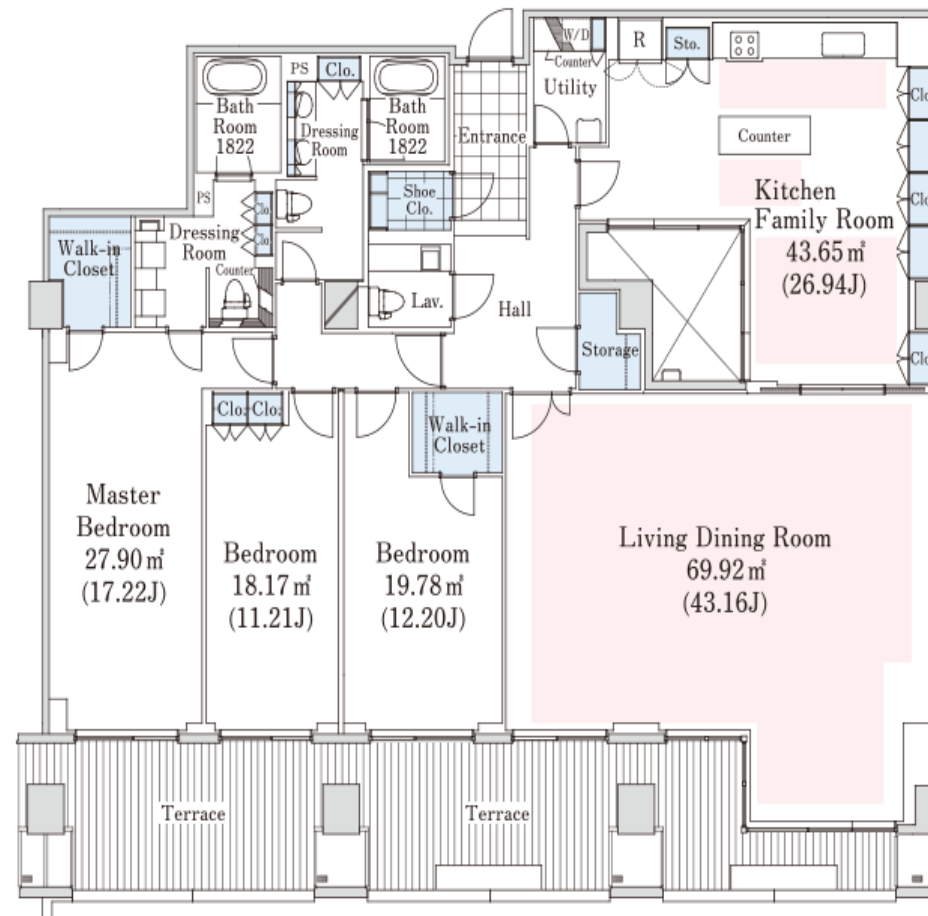

Name of premises **LA TOUR YOYOGIUEHARA #E-202**

Type **Apartment**

Address **3-28-1, Uehara, Shibuya-Ku, Tokyo**

Transportation **6 min. to Yoyogiuehara sta. Odakyu/Chiyoda Line**
4 min. to Higashikitazawa Line

Rent **1,271,000 yen**

Deposit **3 months**

Key money **0 months**

Room type **3 bed rooms**

Floor space **247.1m²**

Completion **2003**

Parking **50,000 yen ~70,000 yen +Tax**

Appliances **A/C, BS, CS, Internet, washer, dryer, refrigerator, dish wash**

Availability **Now**

Others **3 years fixed term contract**
Fitness room
Depreciation fee 1 month

PECS CO., Ltd.

Tokyo Governor License N. (7) 63250

TEL : 03-3423-3330 FAX : 03-3423-0555

Mikawadai Heights 1F, roppongi 4-3-6, Minato-ku , Tokyo 106-0032