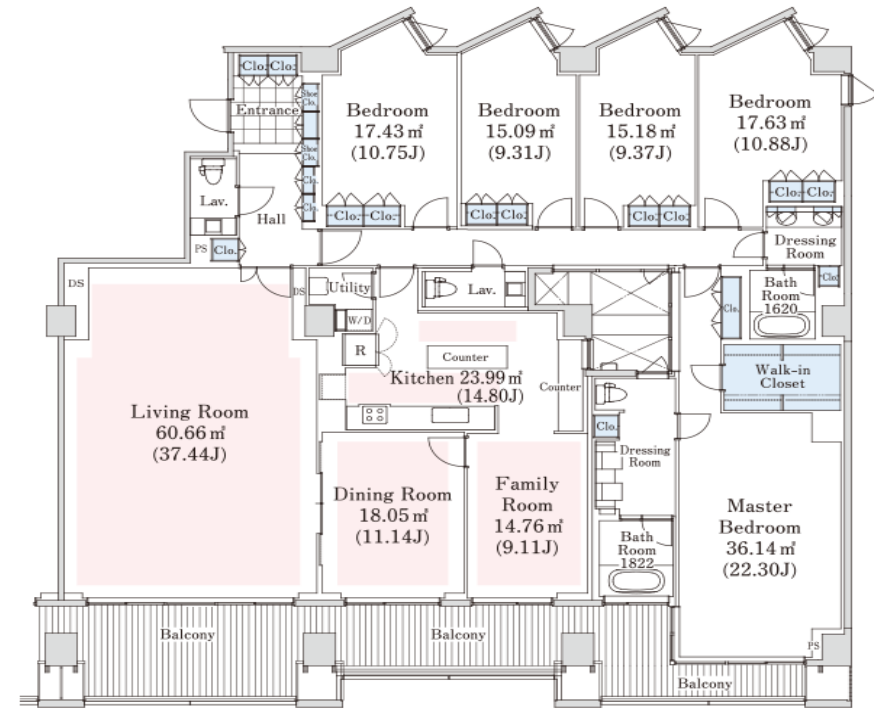

Name of premises **LA TOUR YOYOGIUEHARA #E-302**

Type **Apartment**

Address **3-28-1, Uehara, Shibuya-Ku, Tokyo**

Transportation **6 min. to Yoyogiuehara sta. Odakyu/Chiyoda Line**
4 min. to Higashikitazawa Line

Rent **1,770,000 yen**

Deposit **3 months**

Key money **0 months**

Room type **5 bed rooms**

Floor space **292.1m²**

Completion **2003**

Parking **50,000 yen ~70,000 yen +Tax**

Appliances **A/C, BS, CS, Internet, washer, dryer, refrigerator, dish washer**

Availability **Negotiable**

Others **3 years fixed term contract**
Fitness room
Depreciation fee 1 month

PECS CO., Ltd.

Tokyo Governor License N. (7) 63250

TEL : 03-3423-3330 FAX : 03-3423-0555

Mikawadai Heights 1F, roppongi 4-3-6, Minato-ku , Tokyo 106-0032