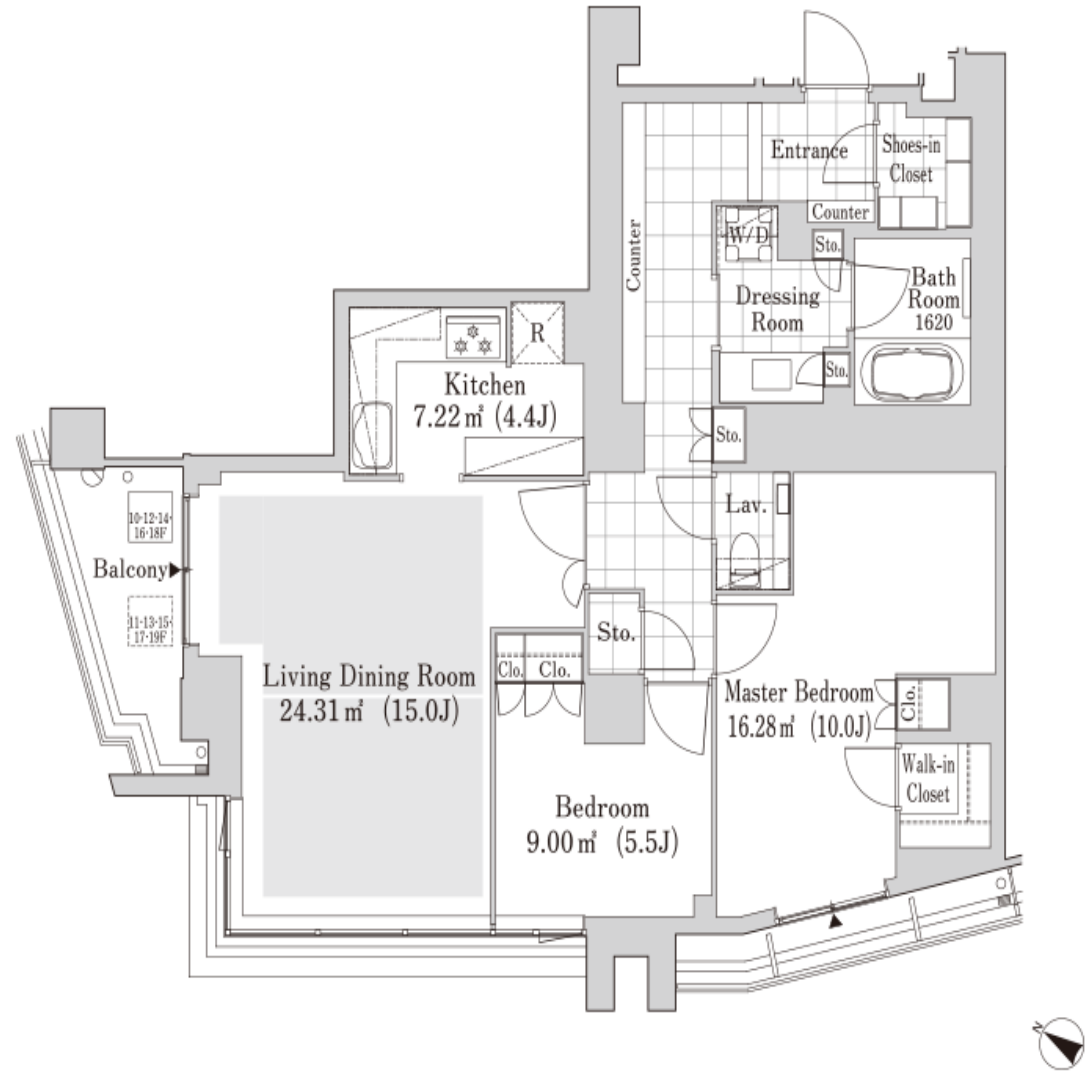

Name of premises **LA TOUR SHIBUYA JINNAN #1702**

Type **Apartment**

Address **1-5-14, Jinnan, Shibuya-Ku, Tokyo**

Transportation **9 min. to Harajuku sta. JR Line**
8 min. to Meijijingumae sta. Chiyoda Line
9 min. to Shibuya sta. JR/Hanzomon/Ginza Line

Rent **730,000 yen**

Deposit **3 months**

Key money **0 month**

Room type **2 bed rooms**

Floor space **90.7m²**

Completion **Jan. 2019**

Parking **50,000 yen +Tax**

Appliances **A/C, BS, CS, dish washer, floor heating**

Availability **Negotiable**

Others **3 years fixed term contract**
Depreciation fee 1 month

PECS CO., Ltd.

Tokyo Governor License N. (7) 63250

TEL : 03-3423-3330 FAX : 03-3423-055!

Mikawadai Heights 1F, roppongi 4-3-6, Minato-ku , Tokyo 106-0032