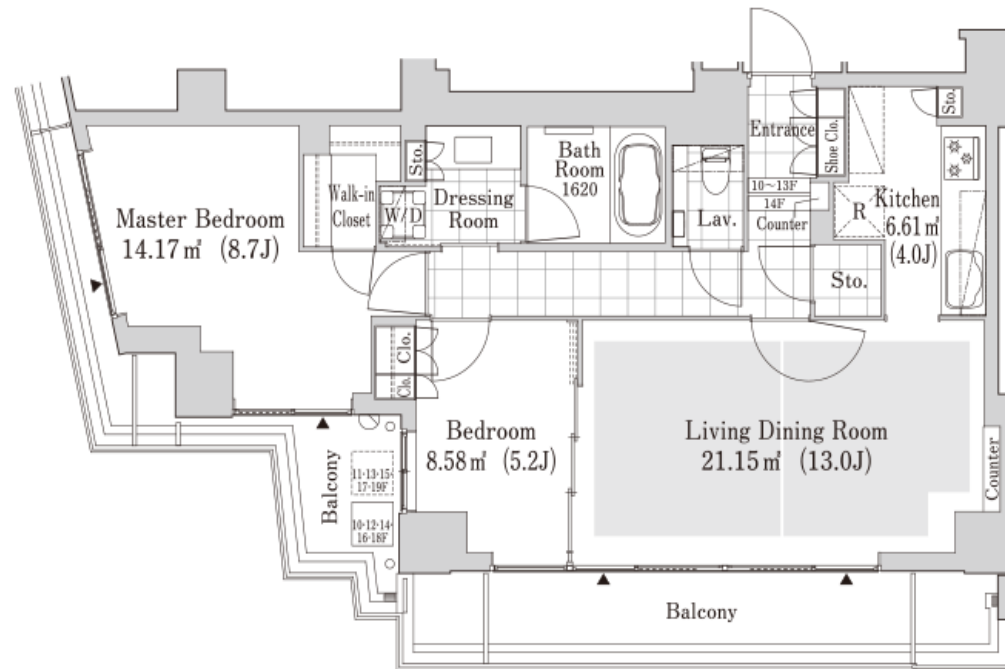

Name of premises **LA TOUR SHIBUYA JINNAN #1401**

Type **Apartment**

Address **1-5-14, Jinnan, Shibuya-Ku, Tokyo**

Transportation **9 min. to Harajuku sta. JR Line**
8 min. to Meijijingumae sta. Chiyoda Line
9 min. to Shibuya sta. JR/Hanzomon/Ginza Line

Rent **545,000 yen**

Deposit **3 months**

Key money **0 month**

Room type **2 bed rooms**

Floor space **73.6㎡**

Completion **Jan. 2019**

Parking

Appliances **A/C, BS, CS, dish washer, floor heating**

Availability **Now**

Others **3 years fixed term contract**
Depreciation fee 1 month

PECS CO., Ltd.

Tokyo Governor License N. (7) 63250

TEL :03-3423-3330 FAX : 03-3423-0555

Mikawadai Heights 1F, Roppongi 4-3-6, Minato-ku , Tokyo 106-0032