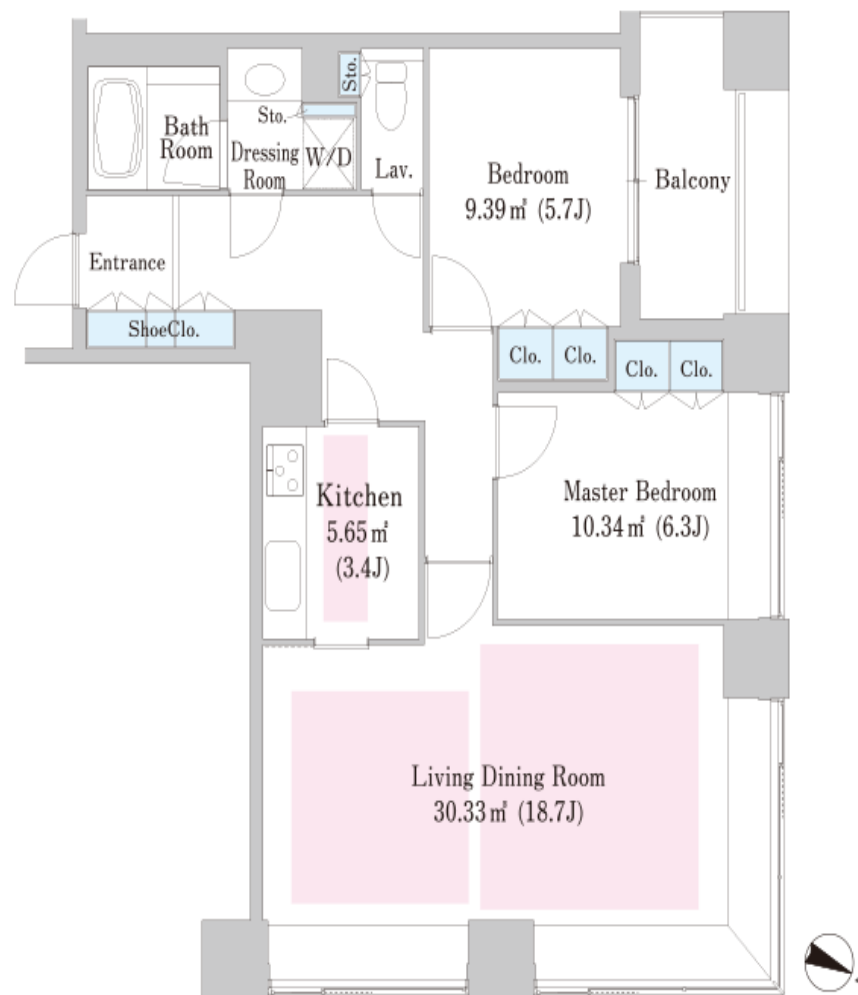

Name of premises **LA TOUR KAGURAZAKA #701**

Type **Apartment**

Address **12-1, Nishigokencho, Shinjuku-Ku, Tokyo**

Transportation **4 min. to Edogawabashi sta. Yurakucho Line**
8 min. to Kagurazaka sta. Tozai Line

Rent **408,000 yen**

Deposit **3 months**

Key money **0 months**

Room type **2 bed rooms**

Floor space **79.3m²**

Completion **2002**

Parking **30,000 yen +Tax**

Appliances **A/C, BS, CS, floor heating**

Availability **Now**

Others **3 years fixed term contract**
Fitness room
Depreciation fee 1 month

PECS CO., Ltd.

Tokyo Governor License N. (7) 63250

TEL : 03-3423-3330 FAX : 03-3423-0555

Mikawadai Heights 1F, roppongi 4-3-6, Minato-ku , Tokyo 106-0032