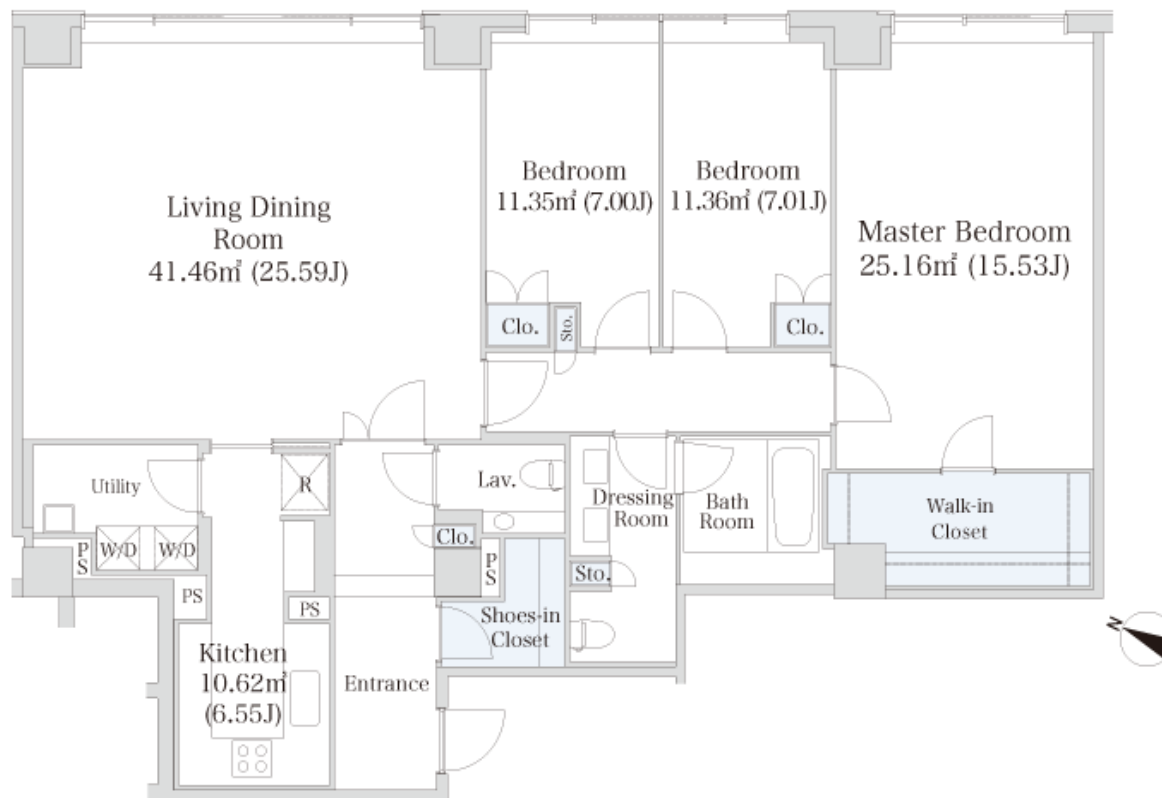

Name of premises **LA TOUR ICHIGYASADOHARA II #S-101**

Type **Apartment**

Address **3-19, Ichigayasadoharacho, Shinjuku-Ku**

Transportation **9 min. to Ichigaya sta. Yurakucho/Nanboku Line**
14 min. to Ichigaya sta. JR/Shinjuku Line
6 min. to Ushigomekagurazaka sta. Oedo Line

Rent **¥703,000**

Deposit **3 months**

Key money **0 month**

Room type **3 bedrooms**

Floor space **145.9m²**

Completion **2008**

Parking **¥48,600~¥59,400**

Appliances **A/C, BS, CS, refrigerator, washer, dryer, dishwash**
Internet access included (free)

Availability **Now**

Others **3 years fixed term contract**
Depreciation fee 1 month

PECS CO., Ltd.

Tokyo Governor License N. (6) 63250

TEL : 3423-3330 FAX : 3423-0555

Mikawadai Heights 1F, roppongi 4-3-6, Minato-ku , Tokyo 106-0032