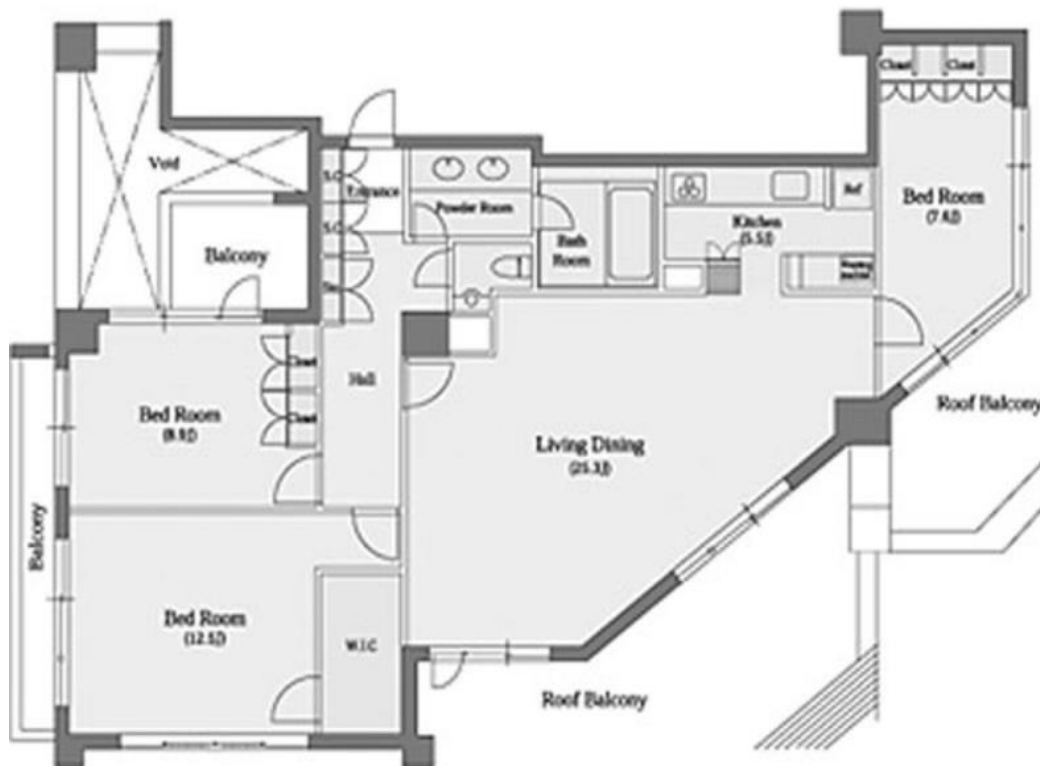

Name of premises **COSMO LEAD MINAMIAZABU #501**

Type **Apartment**

Address **2-9-40, Minamiazabu, Minato-Ku, Tokyo**

Transportation **9 min. to Shirokanetakanawa sta. Mita Line
13 min. to Azabujuban sta. Oedo Line
17 min. to Hiroo sta. Hibiya Line**

Rent **640,000 yen**

Deposit **2 months**

Key money **0 month**

Room type **3 bed rooms**

Floor space **128.93m²**

Completion **2007**

Parking **50,000 yen +Tax**

Appliances **A/C, dish washer, washer, microwave**

Availability **Now**

Others **renewal fee 1 month
New Key charge ¥15,000+tax**

PECS CO., Ltd.

Tokyo Governor License N. (7) 63250

TEL : 03-3423-3330 FAX : 03-3423-0555

Mikawadai Heights 1F, roppongi 4-3-6, Minato-ku , Tokyo 106-0032