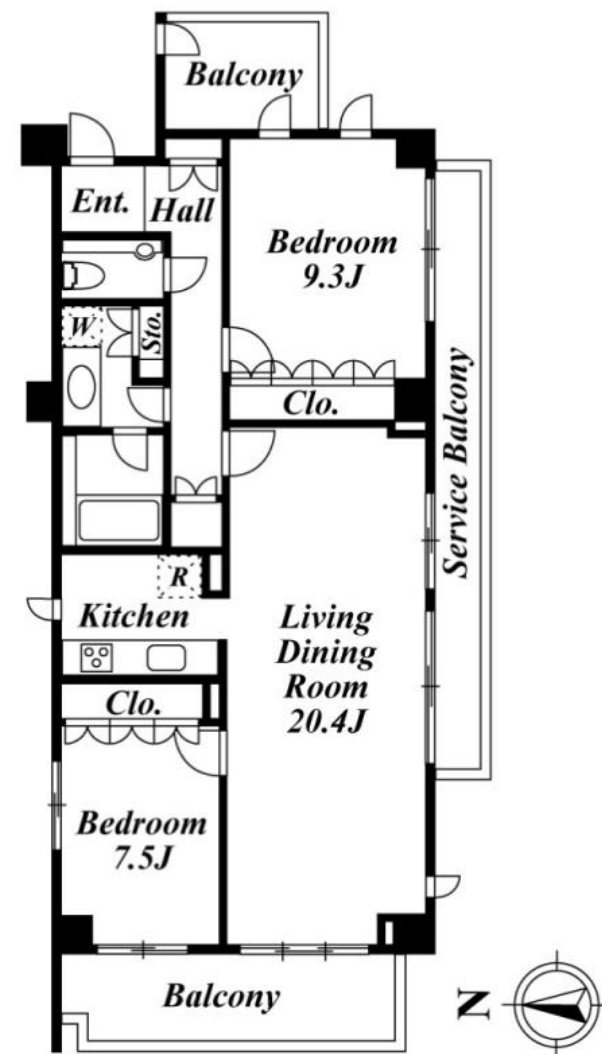

Name of premises **COSMO LEAD MINAMIAZABU #405**

Type **Apartment**

Address **2-9-40, Minamiazabu, Minato-Ku, Tokyo**

Transportation **9 min. to Shirokanetakanawa sta. Mita Line**
13 min. to Azabujuban sta. Oedo Line
17 min. to Hiroo sta. Hibiya/JR Line

Rent **480,000 yen**

Deposit **2 months**

Key money **0 month**

Room type **2 bed rooms**

Floor space **92.96m²**

Completion **2007**

Parking **50,000 yen +Tax**

Appliances **A/C, dish washer, washer**

Availability **Now**

Others **renewal fee 1 month**
New Key charge ¥15,000+tax

PECS CO., Ltd.

Tokyo Governor License N. (7) 63250

TEL : 03-3423-3330 FAX : 03-3423-0555

Mikawadai Heights 1F, roppongi 4-3-6, Minato-ku , Tokyo 106-0032