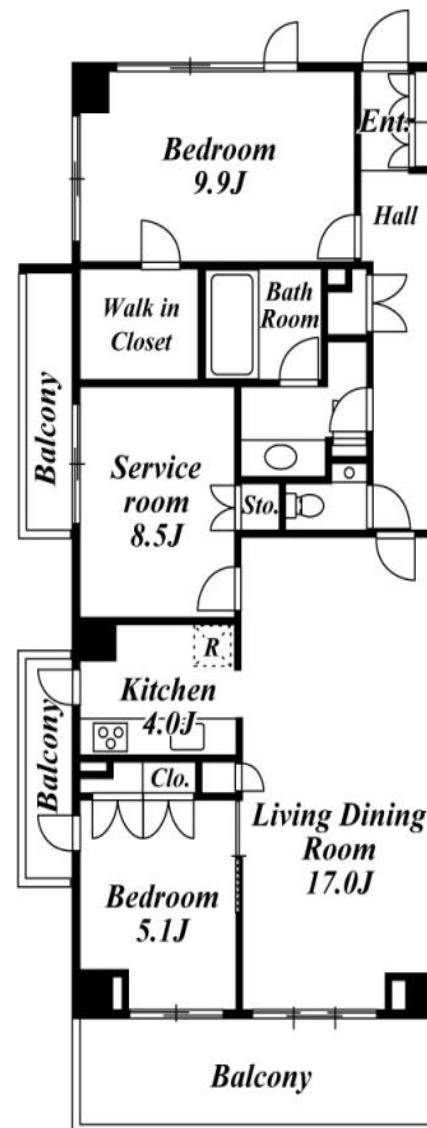

Name of premises **COSMO LEAD MINAMIAZABU #401**

Type **Apartment**

Address **2-9-40, Minamiazabu, Minato-Ku, Tokyo**

Transportation **9 min. to Shirokanetakanawa sta. Mita Line
13 min. to Azabujuban sta. Oedo Line
17 min. to Hiroo sta. Hibiya Line**

Rent **500,000 yen**

Deposit **2 months**

Key money **0 month**

Room type **2 bed rooms+ Service room**

Floor space **97.5m²**

Completion **2007**

Parking **50,000 yen +Tax**

Appliances **A/C, dish washer, washer, microwave**

Availability **Now**

Others **renewal fee 1 month
New Key charge ¥15,000+tax**

PECS CO., Ltd.

Tokyo Governor License N. (7) 63250

TEL : 03-3423-3330 FAX : 03-3423-0555

Mikawadai Heights 1F, roppongi 4-3-6, Minato-ku , Tokyo 106-0032