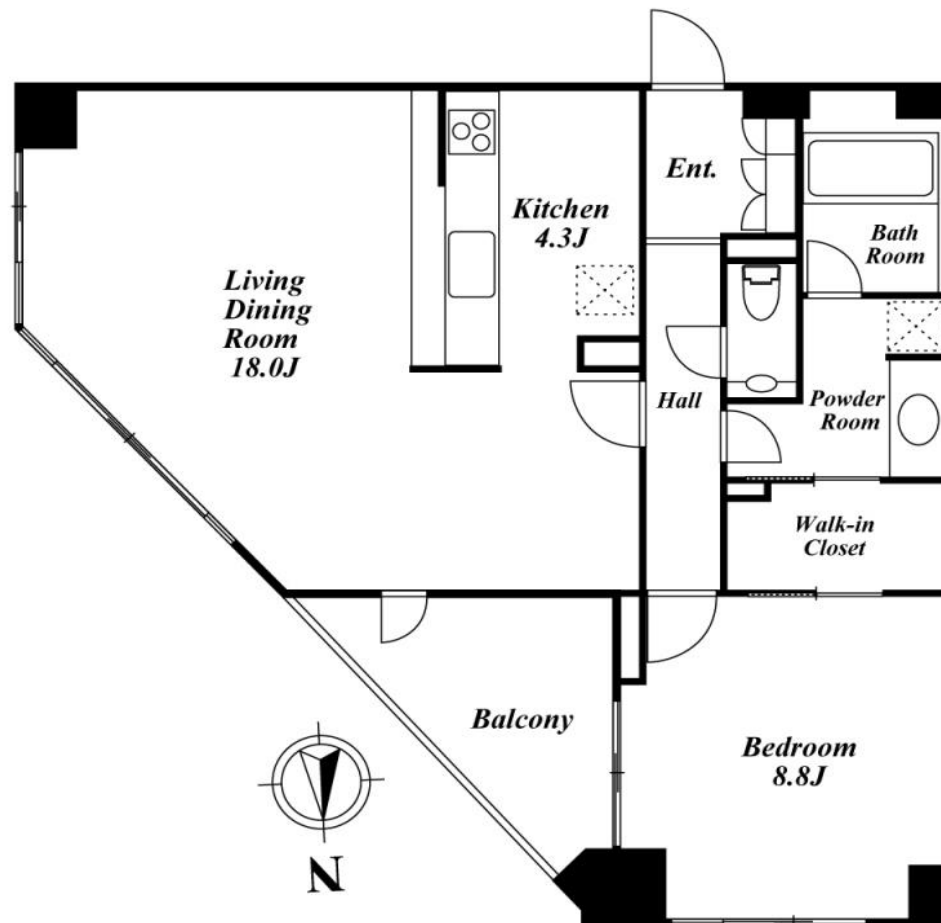

Name of premises **COSMO LEAD MINAMIAZABU #203**

Type **Apartment**

Address **2-9-40, Minamiazabu, Minato-Ku, Tokyo**

Transportation **9 min. to Shirokanetakanawa sta. Mita Line
13 min. to Azabujuban sta. Oedo Line
17 min. to Hiroo sta. Hibiya Line**

Rent **300,000 yen**

Deposit **2 months**

Key money **0 month**

Room type **1 bed room**

Floor space **71.93m²**

Completion **2007**

Parking **55,000 yen**

Appliances **A/C, dish washer,CATV**

Availability **31st of May**

Others **renewal fee 1 month
New Key charge ¥16,500**

PECS CO., Ltd.

Tokyo Governor License N. (7) 63250

TEL : 03-3423-3330 FAX : 03-3423-0551

Mikawadai Heights 1F, roppongi 4-3-6, Minato-ku , Tokyo 106-0032