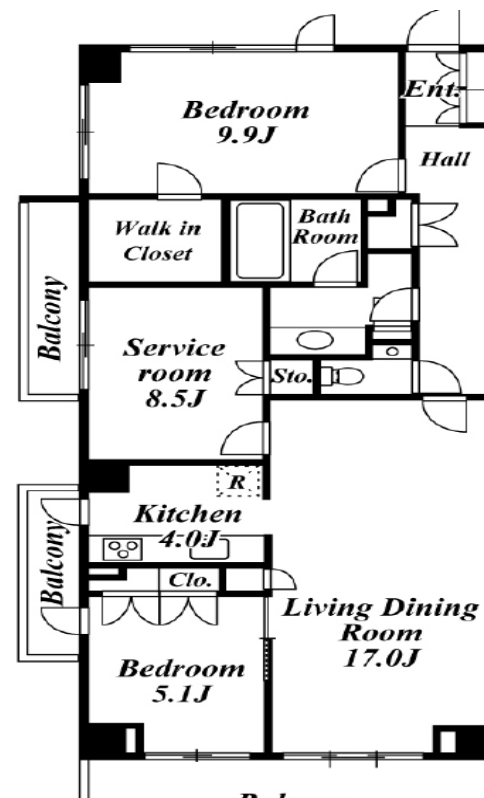

Name of premises **COSMO LEAD MINAMIAZABU #201**

Type **Apartment**

Address **2-9-40, Minamiazabu, Minato-Ku, Tokyo**

Transportation **9 min. to Shiroganetakanawa sta. Nanboku/Mita Line**
13 min. to Azabujuban sta. Nanboku/Oedo Line

Rent **520,000 yen**

Deposit **2 months**

Key money **0 months(until end of June)**

Room type **2 bed rooms+Study room**

Floor space **97.5 m²**

Completion **2007**

Parking **54,000 yen**

Appliances **A/C, dish washer, washer**

Availability **30th of May**

Others **renewal fee 1 month**
New Key charge 16,200 yen

PECS CO., Ltd.

TEL : 3423-3330 FAX : 3423-0555

Tokyo Governor License N. (7) 63250

Mikawadai Heights 1F, roppongi 4-3-6, Minato-ku , Tokyo 106-0032