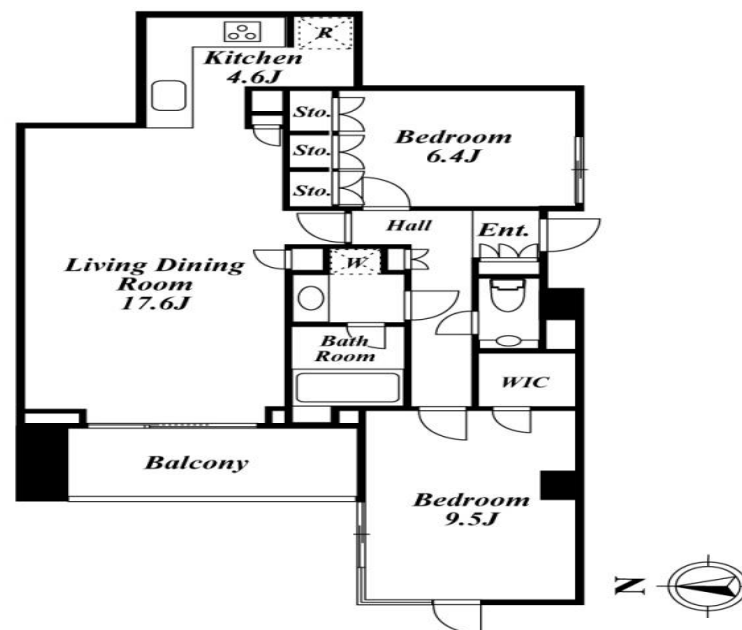

Name of premises **COSMO LEAD MINAMI-AZABU #305**

Type **Apartment**

Address **2-9-40, Minamiazabu, Minato-Ku, Tokyo**

Transportation **9 min. to Shirokanetakanawa sta. Mita Line
13 min. to Azabujuban sta. Oedo Line
17 min. to Hiroo sta. Hibiya/JR Line**

Rent **460,000 yen**

Deposit **2 months**

Key money **0 month (until end of Oct.)**

Room type **2 bed rooms**

Floor space **85.37m²**

Completion **2007**

Parking **50,000 yen +Tax**

Appliances **A/C, CATV, dish washer, micro wave, floor heating, washer**

Availability **Now**

Others **renewal fee 1 month
New Key charge ¥15,000+tax**

PECS CO., Ltd.

Tokyo Governor License N. (7) 63250

TEL : 03-3423-3330 FAX : 03-3423-0555

Mikawadai Heights 1F, Roppongi 4-3-6, Minato-ku , Tokyo 106-0032