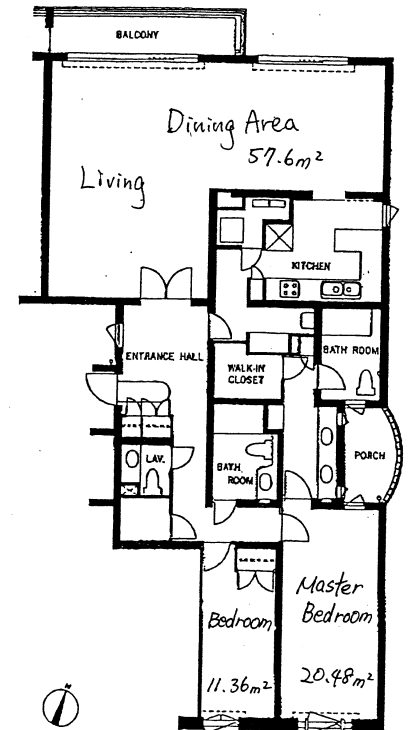

Apartment for rent

Name of premises : FLAT SHIROGANE #101

Type : Apartment

Address : 2-2-18, Kamiosaki, Shinagawa-Ku

Transportation : 12 min. to Meguro sta. JR/Mita/Nanboku line

Rent : ¥680,000

Deposit : 6 months

Key Money : 0 months

Room Type : 2-Bedrooms

Floor Space : 163.75 m²

Completion Date : 1989

Parking : included in rent

Facilities : A/C, washer, dryer, refrigerator, dishwasher, trunk room, BS, telephone

Available : Now

Others :

PECS CO., Ltd. TEL:3423-3330 FAX: 3423-0555
License NO. (3)63250 Mikawadai Heighs, 4-3-6, Roppongi, Minato-ku
A Comprehensive Real Estate Agency Serving The Foreign Community