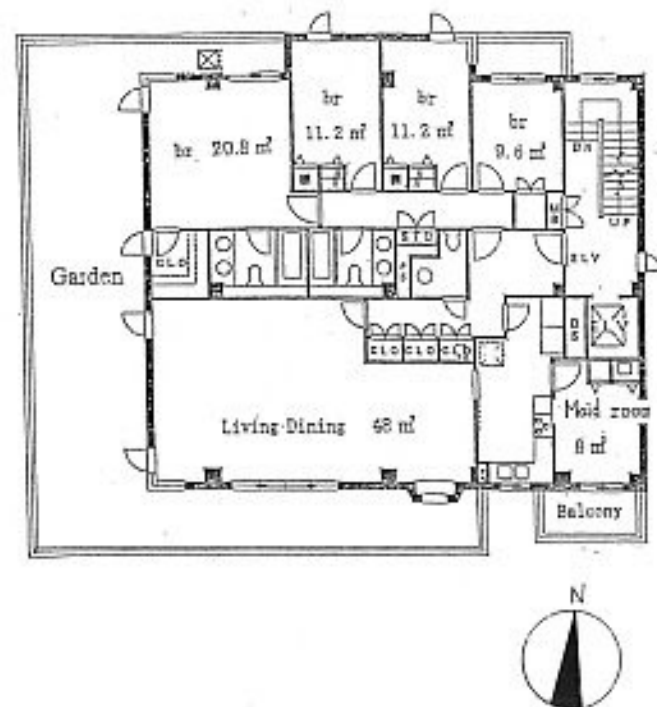

Apartment for rent

Name of premises: Francoise House #101

Type : Apartment (Fully Furnished)

Address : 1-2-20, Nishiazabu, Minato-ku

Transportation : 6 min. to Roppongi sta. Oedo/Hibiya line

Rent : ¥ 1,200,000

Deposit : 6 months

Key Money : None

Room Type : 4-Bedrooms +1 Maid room with Unit bath

Floor Space : 205 m²

Completion Date : 1987

Parking : For two regular size cars included in rent

Facilities : A/C, Washer, Dryer, Dishwasher, Refrigerator,
CATV, High-grade furniture, Plasma TV

Available : End June 2003

* Fully renovated: Inside & Outside by a French designer!!

* Pets OK

PECS CO., Ltd. TEL:3423-3330 FAX: 3423-0555
License NO. (3)63250 Mikawadai Heighs, 4-3-6, Roppongi, Minato-ku
A Comprehensive Real Estate Agency Serving The Foreign Community