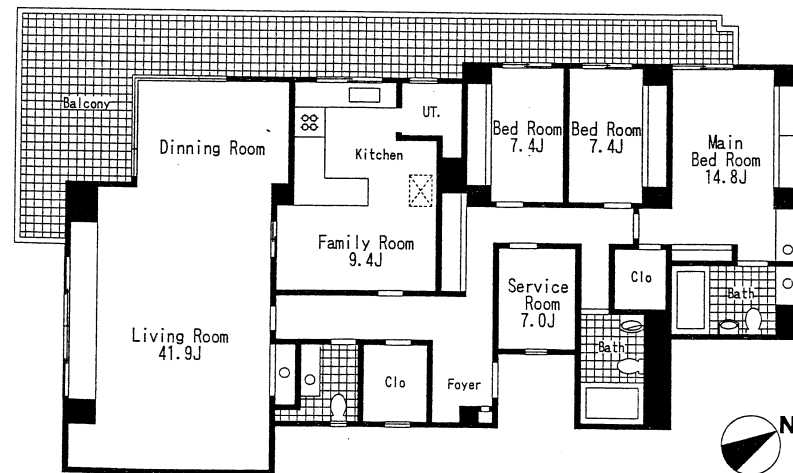

Name of premises : ELSYUM MINAMIAOYAMA #202

Type : Apartment

Address : 4-24-9 Minamiaoyama Minato-ku

Transportation : 5 min. to Omotesando sta. Ginza/Hanzomon/Chiyoda line

Rent : ¥ 1,450,000

Deposit : 6 months

Key Money : 0 month

Room Type : 4-Bedrooms+ Family room

Floor Space : 228,20 m²

Completion Date : March 1987

Parking : For one included in rent

Facilities : A/C, Washer, Dryer, Dishwasher, Fridge,

Available : Now

Others :

PECS CO., Ltd. TEL:3423-3330 FAX: 3423-0555
License NO. (3)63250 Mikawadai Heighs, 4-3-6, Roppongi, Minato-ku
A Comprehensive Real Estate Agency Serving The Foreign Community